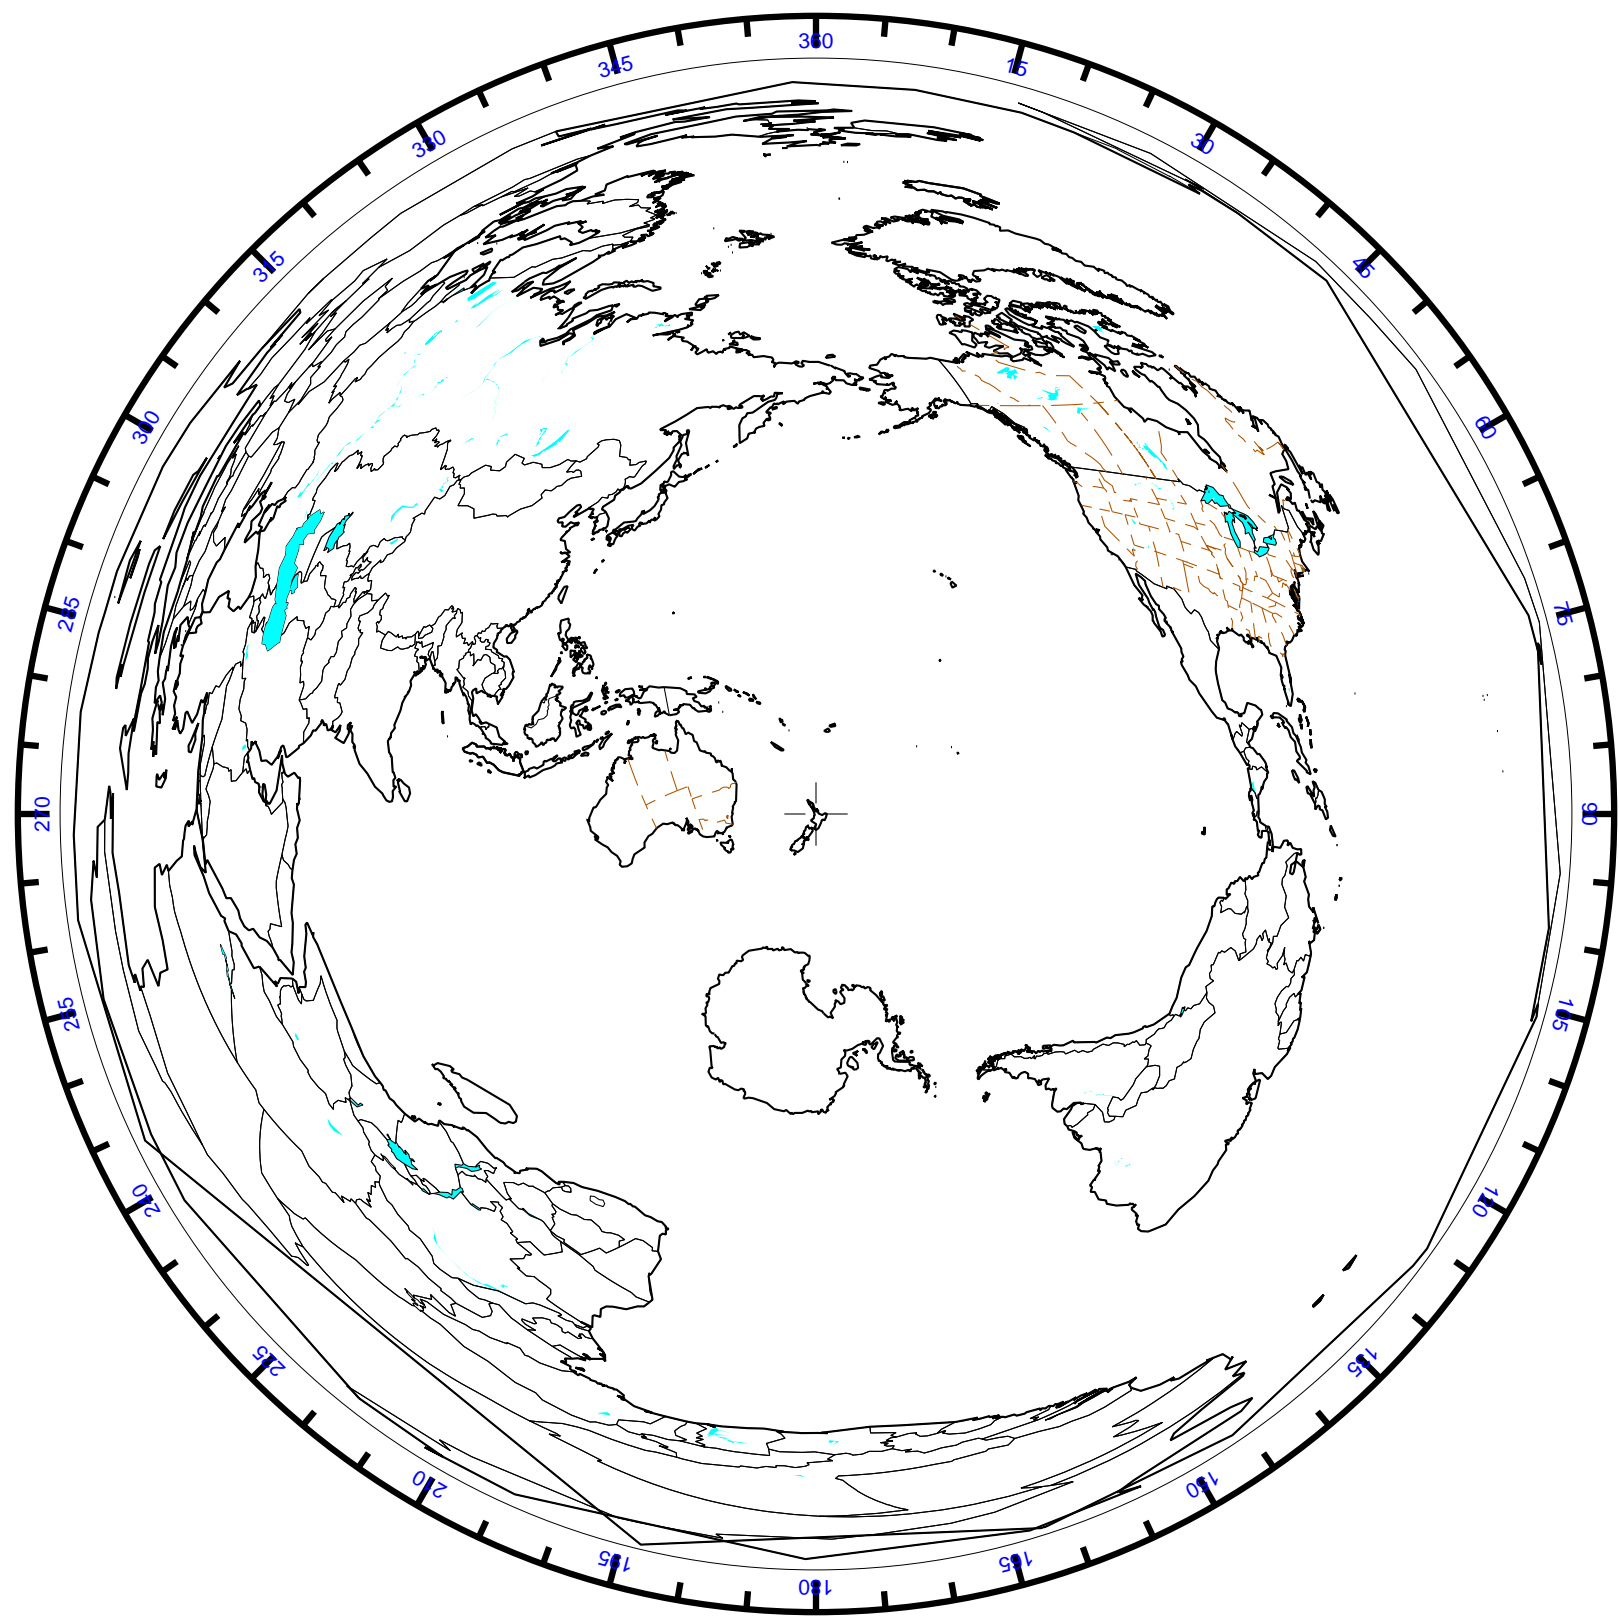

Rob's World

Azimuthal Equidistant Projection
From Hamilton, NZ
Radial scale: 2000km/cm
<http://www.wm7d.net/azproj.shtml>